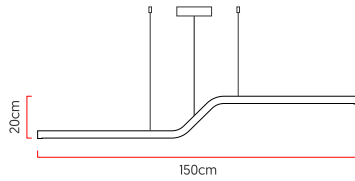

Reference: 1105
 Line: Slim
 Category: Pendant
 Description: Pendant Slim REF 1105
 Dimensions:
 • Height: 7.87in [20cm]
 • Width: 59.06in [150cm]
 • Length: 1.18in [3cm]

Weight: 0.000g
 Material: Natural wood veneer, MDF, Steel cables, Silicone

Integrated LED strip 1x driver housed in the canopy or ceiling
 Color Temperature: 3000K
 CRI: 90
 Input Voltage: 110V - 220V
 Input Frequency: 60 Hz
 Insulation: Class II

Standard support cables 79inch [other measures contact us]