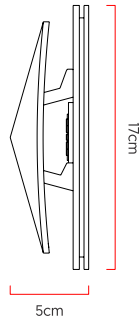

Finishing options

	01 Wood Imbuia		02 Wood Freijo
	03 Wood Walnut		04 Wood Teak
	05 Wood Pine		06 Wood Ebano
	07 Wood Ebano Macassar		08 Wood Platinum
	09 Wood Rovere		10 Wood Linear Walnut
	11 Wood Cinamomo		12 Wood Ironwood