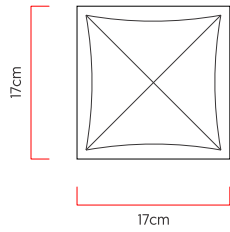

Finishing options

	01 Wood Imbuia		02 Wood Freijo
	03 Wood Walnut		04 Wood Teak
	05 Wood Pine		06 Wood Ebano
	07 Wood Ebano Macassar		08 Wood Platinum
	09 Wood Rovere		10 Wood Linear Walnut
	11 Wood Cinamomo		12 Wood Ironwood