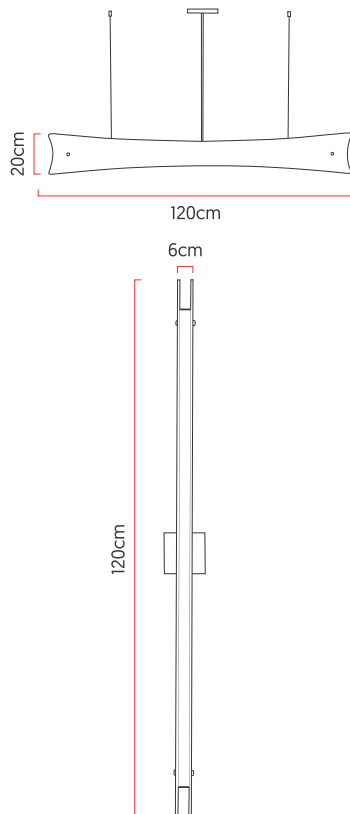

Reference: 366  
 Line: Scala  
 Category: Pendant  
 Description: Pendant Scala REF 366  
 Dimensions:  
 • Height: 6.3in [16cm]  
 • Width: 47.24in [120cm]  
 • Length: 1.57in [4cm]

Weight: 2.500g  
 Material: Natural wood veneer, MDF, Acrylic, Steel cables, Carbon steel

Integrated LED strip 1x driver housed in the canopy or ceiling  
 Color Temperature: 3000K  
 CRI: 90  
 Luminous flux: 1573 lm  
 Delivered lumens: 741 lm  
 Total power: 21w  
 Input Voltage: 110V - 220V  
 Input Frequency: 60 Hz  
 Insulation: Class II

Standard support cables 79inch [other measures contact us]