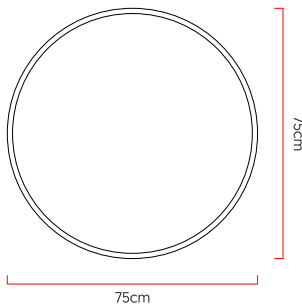

Finishing options

	01 Wood Imbuia		02 Wood Freijo
	03 Wood Walnut		04 Wood Teak
	05 Wood Pine		06 Wood Ebano
	07 Wood Ebano Macassar		08 Wood Platinum
	09 Wood Rovere		10 Wood Linear Walnut
	11 Wood Cinamomo		12 Wood Ironwood