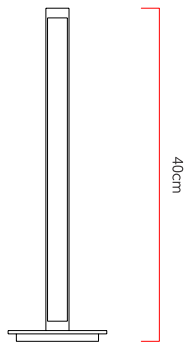

Reference: 5347
 Line: Slim
 Category: Table
 Description: Table Slim REF 5347
 Dimensions:
 • Height: 15.75in [40cm]
 • Width: 4.72in [12cm]
 • Length: 4.72in [12cm]

Weight: 0.000g
 Material: Natural wood veneer, MDF, Silicone

Integrated LED strip 1x driver housed in the luminaire or external
 Color Temperature: 3000K
 CRI: 90
 Input Voltage: 110V - 220V
 Input Frequency: 60 Hz
 Insulation: Class II

Finishing options

	01 Wood Imbuia		02 Wood Freijo
	03 Wood Walnut		04 Wood Teak
	05 Wood Pine		06 Wood Ebano
	07 Wood Ebano Macassar		08 Wood Platinum
	09 Wood Rovere		10 Wood Linear Walnut
	11 Wood Cinamomo		12 Wood Ironwood