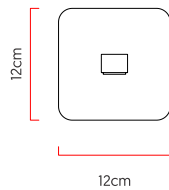

Finishing options

	01 Wood Imbuia		02 Wood Freijo
	03 Wood Walnut		04 Wood Teak
	05 Wood Pine		06 Wood Ebano
	07 Wood Ebano Macassar		08 Wood Platinum
	09 Wood Rovere		10 Wood Linear Walnut
	11 Wood Cinamomo		12 Wood Ironwood