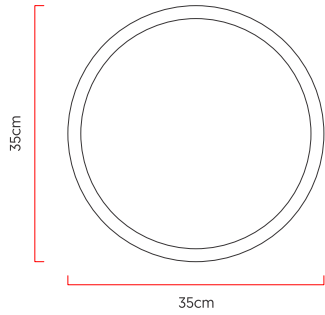

Finishing options

01
Wood Imbuia

02
Wood Freijo

03
Wood Walnut

04
Wood Teak

05
Wood Pine

06
Wood Ebano

07
Wood Ebano Macassar

08
Wood Platinum

09
Wood Rovere

10
Wood Linear Walnut

11
Wood Cinamomo

12
Wood Ironwood