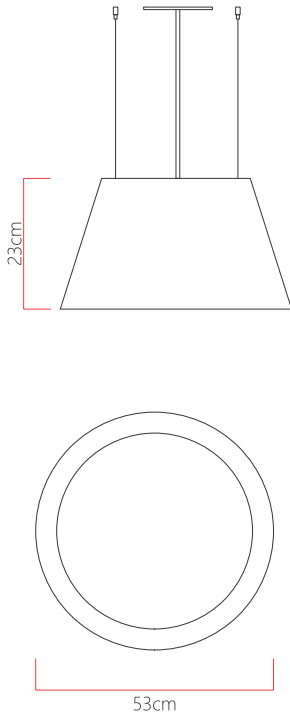

Finishing options

	01 Wood Imbuia		02 Wood Freijo
	03 Wood Walnut		04 Wood Teak
	05 Wood Pine		06 Wood Ebano
	07 Wood Ebano Macassar		08 Wood Platinum
	09 Wood Rovere		10 Wood Linear Walnut
	11 Wood Cinamomo		12 Wood Ironwood