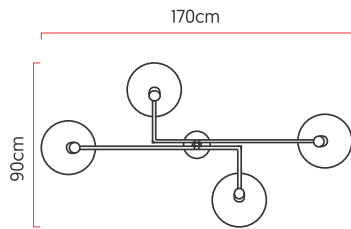

Finishing options

	01 Wood Imbuia		02 Wood Freijo
	03 Wood Walnut		04 Wood Teak
	05 Wood Pine		06 Wood Ebano
	07 Wood Ebano Macassar		08 Wood Platinum
	09 Wood Rovere		10 Wood Linear Walnut
	11 Wood Cinamomo		12 Wood Ironwood