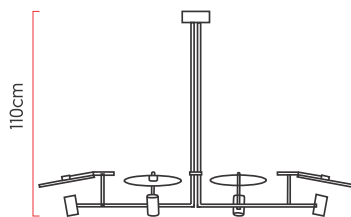

Finishing options

	01 Wood Imbuia		02 Wood Freijo
	03 Wood Walnut		04 Wood Teak
	05 Wood Pine		06 Wood Ebano
	07 Wood Ebano Macassar		08 Wood Platinum
	09 Wood Rovere		10 Wood Linear Walnut
	11 Wood Cinamomo		12 Wood Ironwood