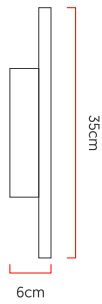

Reference: AR140
 Line: Stone
 Category: Wall
 Description: Wall Stone REF AR140
 Dimensions:
 • Length: 2.36in [6cm]
 • Diameter: 13.78in [35cm]

Weight: 0.000g
 Material: Natural wood veneer, MDF, Acrylic, Stone blade

Integrated LED strip 1x driver housed in the luminaire
 Color Temperature: 3000K
 CRI: 90
 Luminous flux: 1716 lm
 Delivered lumens: 808 lm
 Total power: 23w
 Input Voltage: 110V - 220V
 Input Frequency: 60 Hz
 Insulation: Class II