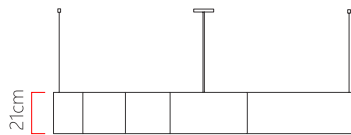

Finishing options

	01 Wood Imbuia		02 Wood Freijo
	03 Wood Walnut		04 Wood Teak
	05 Wood Pine		06 Wood Ebano
	07 Wood Ebano Macassar		08 Wood Platinum
	09 Wood Rovere		10 Wood Linear Walnut
	11 Wood Cinamomo		12 Wood Ironwood