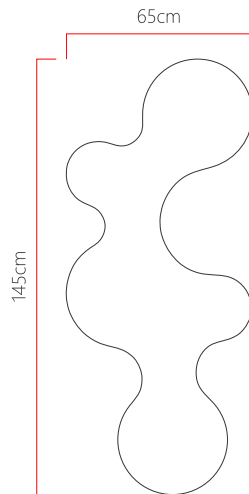

Finishing options

	01 Wood Imbuia		02 Wood Freijo
	03 Wood Walnut		04 Wood Teak
	05 Wood Pine		06 Wood Ebano
	07 Wood Ebano Macassar		08 Wood Platinum
	09 Wood Rovere		10 Wood Linear Walnut
	11 Wood Cinamomo		12 Wood Ironwood