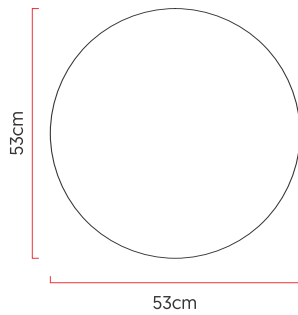

Finishing options

	01 Wood Imbuia		02 Wood Freijo
	03 Wood Walnut		04 Wood Teak
	05 Wood Pine		06 Wood Ebano
	07 Wood Ebano Macassar		08 Wood Platinum
	09 Wood Rovere		10 Wood Linear Walnut
	11 Wood Cinamomo		12 Wood Ironwood