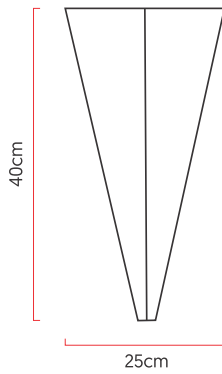

Finishing options

	01 Wood Imbuia		02 Wood Freijo
	03 Wood Walnut		04 Wood Teak
	05 Wood Pine		06 Wood Ebano
	07 Wood Ebano Macassar		08 Wood Platinum
	09 Wood Rovere		10 Wood Linear Walnut
	11 Wood Cinamomo		12 Wood Ironwood