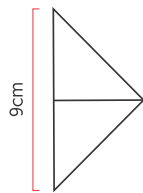

Finishing options

	01 Wood Imbuia		02 Wood Freijo
	03 Wood Walnut		04 Wood Teak
	05 Wood Pine		06 Wood Ebano
	07 Wood Ebano Macassar		08 Wood Platinum
	09 Wood Rovere		10 Wood Linear Walnut
	11 Wood Cinamomo		12 Wood Ironwood