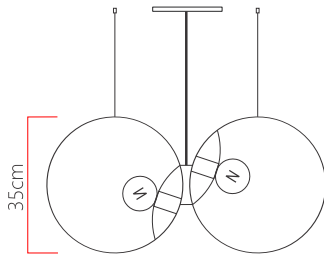

Finishing options

	01 Wood Imbuia		02 Wood Freijo
	03 Wood Walnut		04 Wood Teak
	05 Wood Pine		06 Wood Ebano
	07 Wood Ebano Macassar		08 Wood Platinum
	09 Wood Rovere		10 Wood Linear Walnut
	11 Wood Cinamomo		12 Wood Ironwood