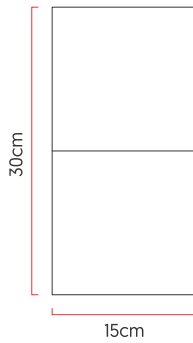

Finishing options

	01 Wood Imbuia		02 Wood Freijo
	03 Wood Walnut		04 Wood Teak
	05 Wood Pine		06 Wood Ebano
	07 Wood Ebano Macassar		08 Wood Platinum
	09 Wood Rovere		10 Wood Linear Walnut
	11 Wood Cinamomo		12 Wood Ironwood