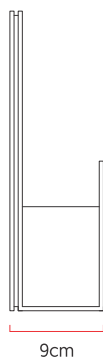

Finishing options

	01 Wood Imbuia		02 Wood Freijo
	03 Wood Walnut		04 Wood Teak
	05 Wood Pine		06 Wood Ebano
	07 Wood Ebano Macassar		08 Wood Platinum
	09 Wood Rovere		10 Wood Linear Walnut
	11 Wood Cinamomo		12 Wood Ironwood