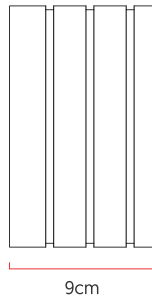

Finishing options

	01 Wood Imbuia		02 Wood Freijo
	03 Wood Walnut		04 Wood Teak
	05 Wood Pine		06 Wood Ebano
	07 Wood Ebano Macassar		08 Wood Platinum
	09 Wood Rovere		10 Wood Linear Walnut
	11 Wood Cinamomo		12 Wood Ironwood