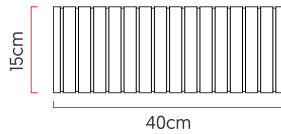

Finishing options

	01 Wood Imbuia		02 Wood Freijo
	03 Wood Walnut		04 Wood Teak
	05 Wood Pine		06 Wood Ebano
	07 Wood Ebano Macassar		08 Wood Platinum
	09 Wood Rovere		10 Wood Linear Walnut
	11 Wood Cinamomo		12 Wood Ironwood