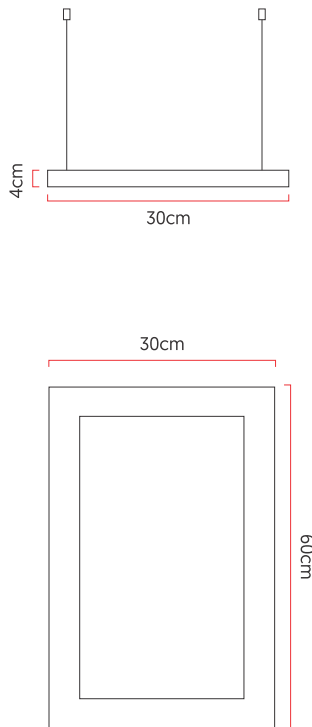

Reference: 880
 Line: Led
 Category: Pendant
 Description: Pendant Led REF 880
 Dimensions:
 • Height: 1.57in (4cm)
 • Width: 11.81in (30cm)
 • Length: 23.62in (60cm)

Weight: 2.000g
 Material: Natural wood veneer, MDF, Acrylic, Steel cables

Integrated LED strip 1x driver housed in the canopy or ceiling
 Color Temperature: 3000K
 CRI: 90
 Luminous flux: 2574 lm
 Delivered lumens: 1213 lm
 Total power: 34w
 Input Voltage: 110V - 220V
 Input Frequency: 60 Hz
 Insulation: Class II

Standard support cables 79inch [other measures contact us]

Finishing options

- | | | | |
|---|---------------------------|---|--------------------------|
|  | 01
Wood Imbuia |  | 02
Wood Freijo |
|  | 03
Wood Walnut |  | 04
Wood Teak |
|  | 05
Wood Pine |  | 06
Wood Ebano |
|  | 07
Wood Ebano Macassar |  | 08
Wood Platinum |
|  | 09
Wood Rovere |  | 10
Wood Linear Walnut |
|  | 11
Wood Cinamomo |  | 12
Wood Ironwood |