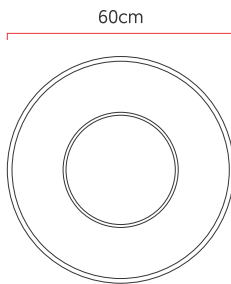

Finishing options

01
Wood Imbuia

02
Wood Freijo

03
Wood Walnut

04
Wood Teak

05
Wood Pine

06
Wood Ebano

07
Wood Ebano Macassar

08
Wood Platinum

09
Wood Rovere

10
Wood Linear Walnut

11
Wood Cinamomo

12
Wood Ironwood