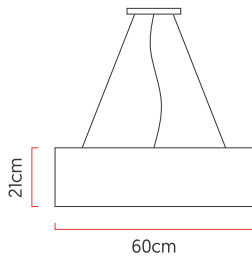

Finishing options

01
Wood Imbuia

02
Wood Freijo

03
Wood Walnut

04
Wood Teak

05
Wood Pine

06
Wood Ebano

07
Wood Ebano Macassar

08
Wood Platinum

09
Wood Rovere

10
Wood Linear Walnut

11
Wood Cinamomo

12
Wood Ironwood