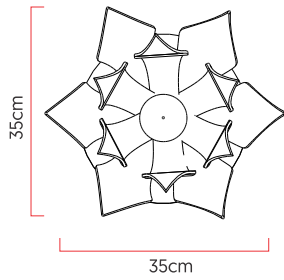

Finishing options

	01 Wood Imbuia		02 Wood Freijo
	03 Wood Walnut		04 Wood Teak
	05 Wood Pine		06 Wood Ebano
	07 Wood Ebano Macassar		08 Wood Platinum
	09 Wood Rovere		10 Wood Linear Walnut
	11 Wood Cinamomo		12 Wood Ironwood