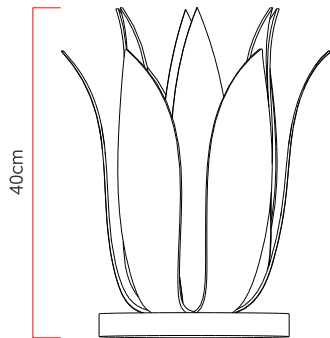

Finishing options

	01 Wood Imbuia		02 Wood Freijo
	03 Wood Walnut		04 Wood Teak
	05 Wood Pine		06 Wood Ebano
	07 Wood Ebano Macassar		08 Wood Platinum
	09 Wood Rovere		10 Wood Linear Walnut
	11 Wood Cinamomo		12 Wood Ironwood