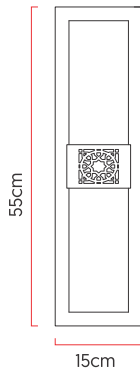

Finishing options

	01 Wood Imbuia		02 Wood Freijo
	03 Wood Walnut		04 Wood Teak
	05 Wood Pine		06 Wood Ebano
	07 Wood Ebano Macassar		08 Wood Platinum
	09 Wood Rovere		10 Wood Linear Walnut
	11 Wood Cinamomo		12 Wood Ironwood