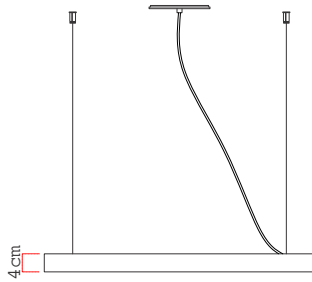

Finishing options

	01 Wood Imbuia		02 Wood Freijo
	03 Wood Walnut		04 Wood Teak
	05 Wood Pine		06 Wood Ebano
	07 Wood Ebano Macassar		08 Wood Platinum
	09 Wood Rovere		10 Wood Linear Walnut
	11 Wood Cinamomo		12 Wood Ironwood