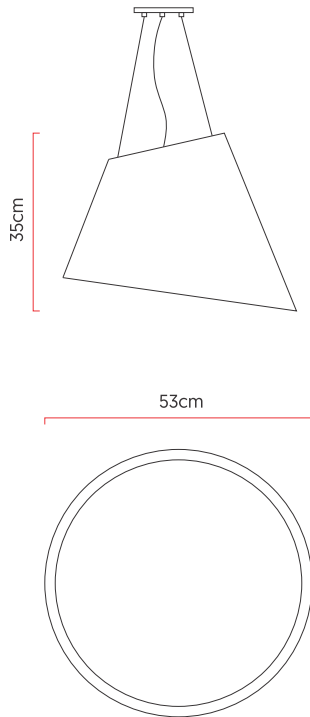

Finishing options

	01 Wood Imbuia		02 Wood Freijo
	03 Wood Walnut		04 Wood Teak
	05 Wood Pine		06 Wood Ebano
	07 Wood Ebano Macassar		08 Wood Platinum
	09 Wood Rovere		10 Wood Linear Walnut
	11 Wood Cinamomo		12 Wood Ironwood