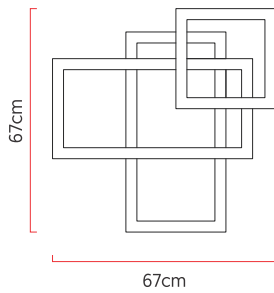

Reference: P33
 Line: Led
 Category: Ceiling
 Description: Ceiling Led REF P33
 Dimensions:
 • Height: 26.38in (67cm)
 • Width: 26.38in (67cm)
 • Length: 4.72in (12cm)

Weight: 4.000g
 Material: Natural wood veneer, MDF, Acrylic

Integrated LED strip 1x driver housed in the luminaire or ceiling
 Color Temperature: 3000K
 CRI: 90
 Luminous flux: 6862 lm
 Delivered lumens: 3398 lm
 Total power: 64w
 Input Voltage: 110V - 220V
 Input Frequency: 60 Hz
 Insulation: Class II