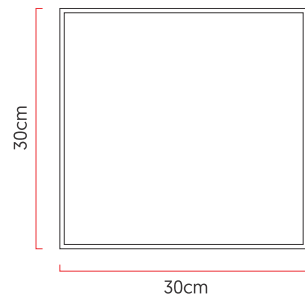

Finishing options

01
Wood Imbuia

02
Wood Freijo

03
Wood Walnut

04
Wood Teak

05
Wood Pine

06
Wood Ebano

07
Wood Ebano Macassar

08
Wood Platinum

09
Wood Rovere

10
Wood Linear Walnut

11
Wood Cinamomo

12
Wood Ironwood