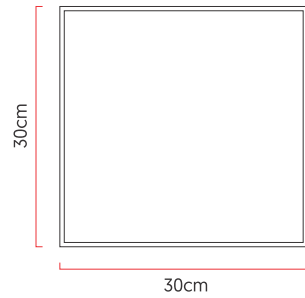

Finishing options

01
Wood Imbuia

02
Wood Freijo

03
Wood Walnut

04
Wood Teak

05
Wood Pine

06
Wood Ebano

07
Wood Ebano Macassar

08
Wood Platinum

09
Wood Rovere

10
Wood Linear Walnut

11
Wood Cinamomo

12
Wood Ironwood