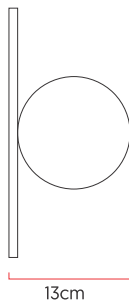

Finishing options

	01 Wood Imbuia		02 Wood Freijo
	03 Wood Walnut		04 Wood Teak
	05 Wood Pine		06 Wood Ebano
	07 Wood Ebano Macassar		08 Wood Platinum
	09 Wood Rovere		10 Wood Linear Walnut
	11 Wood Cinamomo		12 Wood Ironwood