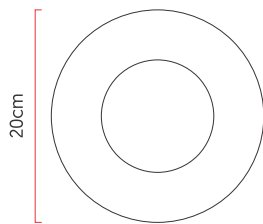

Finishing options

	01 Wood Imbuia		02 Wood Freijo
	03 Wood Walnut		04 Wood Teak
	05 Wood Pine		06 Wood Ebano
	07 Wood Ebano Macassar		08 Wood Platinum
	09 Wood Rovere		10 Wood Linear Walnut
	11 Wood Cinamomo		12 Wood Ironwood