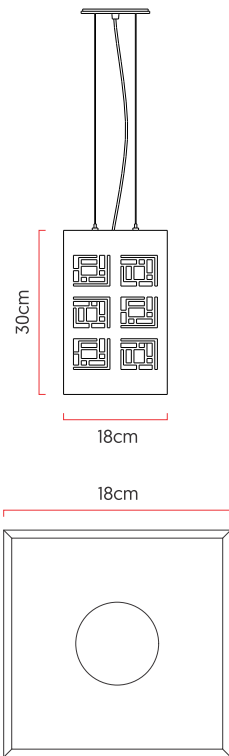

Finishing options

	01 Wood Imbuia		02 Wood Freijo
	03 Wood Walnut		04 Wood Teak
	05 Wood Pine		06 Wood Ebano
	07 Wood Ebano Macassar		08 Wood Platinum
	09 Wood Rovere		10 Wood Linear Walnut
	11 Wood Cinamomo		12 Wood Ironwood