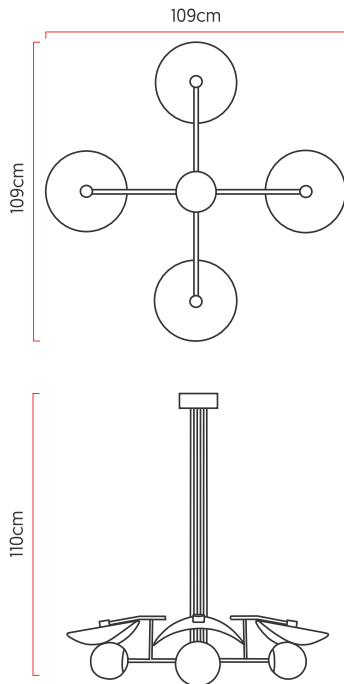

Reference: 1304  
 Line: Madame  
 Category: Pendant  
 Description: Pendant Madame REF 1304  
 Dimensions:  
 • Height: 43.31in (110cm)  
 • Width: 42.91in (109cm)  
 • Length: 42.91in (109cm)

Weight: 0.000g  
 Material: Natural wood veneer, Carbon steel, Glass

Socket: E27 4x (25W max. each) Fluorescent or LED bulbs not included  
 Color Temperature: According to the bulb  
 CRI: According to the bulb  
 Luminous Flux: According to the bulb  
 Delivered Lumens: According to the bulb  
 Total Power: According to the bulb

Input Voltage: 110V - 220V  
 Input Frequency: 60 Hz  
 Insulation: Class II  
 Use of incandescent bulbs is prohibited

Standard support cables 79inch (other measures contact us)  
 Globo de vidro de 15cm de diâmetro