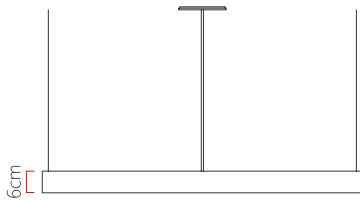

Finishing options

	01 Wood Imbuia		02 Wood Freijo
	03 Wood Walnut		04 Wood Teak
	05 Wood Pine		06 Wood Ebano
	07 Wood Ebano Macassar		08 Wood Platinum
	09 Wood Rovere		10 Wood Linear Walnut
	11 Wood Cinamomo		12 Wood Ironwood