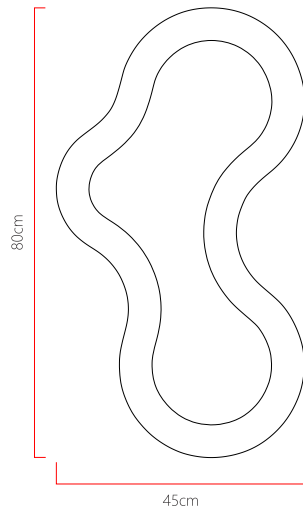

Reference: 5010
 Line: Semi Cylindrical
 Category: Pendant
 Description: Pendant Semi Cylindrical REF 5010
 Dimensions:
 • Height: 2.36in [6cm]
 • Width: 31.5in [80cm]
 • Length: 17.72in [45cm]

Weight: 3.400g
 Material: Natural wood veneer, MDF, Acrylic, Steel cables

Integrated LED strip 1x driver housed in the canopy or ceiling
 Color Temperature: 3000K
 CRI: 90
 Luminous flux: 1771 lm
 Delivered lumens: 885 lm
 Total power: 25w
 Input Voltage: 110V - 220V
 Input Frequency: 60 Hz
 Insulation: Class II

Standard support cables 79inch [other measures contact us]

Finishing options

- | | | | |
|---|---------------------------|---|--------------------------|
|  | 01 Wood Imbuia |  | 02 Wood Freijo |
|  | 03 Wood Walnut |  | 04 Wood Teak |
|  | 05 Wood Pine |  | 06 Wood Ebano |
|  | 07 Wood Ebano Macassar |  | 08 Wood Platinum |
|  | 09 Wood Rovere |  | 10 Wood Linear Walnut |
|  | 11 Wood Cinamomo |  | 12 Wood Ironwood |