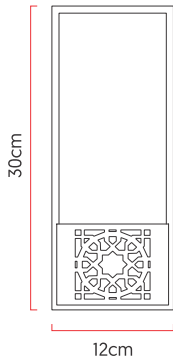

Finishing options

	01 Wood Imbuia		02 Wood Freijo
	03 Wood Walnut		04 Wood Teak
	05 Wood Pine		06 Wood Ebano
	07 Wood Ebano Macassar		08 Wood Platinum
	09 Wood Rovere		10 Wood Linear Walnut
	11 Wood Cinamomo		12 Wood Ironwood