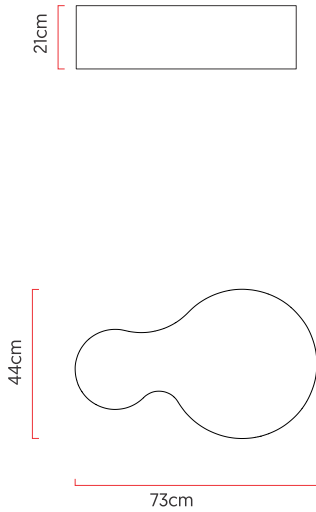

Finishing options

	01 Wood Imbuia		02 Wood Freijo
	03 Wood Walnut		04 Wood Teak
	05 Wood Pine		06 Wood Ebano
	07 Wood Ebano Macassar		08 Wood Platinum
	09 Wood Rovere		10 Wood Linear Walnut
	11 Wood Cinamomo		12 Wood Ironwood