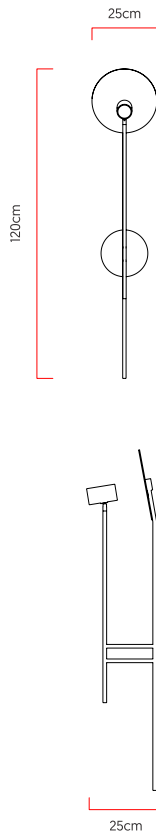

Finishing options

	01 Wood Imbuia		02 Wood Freijo
	03 Wood Walnut		04 Wood Teak
	05 Wood Pine		06 Wood Ebano
	07 Wood Ebano Macassar		08 Wood Platinum
	09 Wood Rovere		10 Wood Linear Walnut
	11 Wood Cinamomo		12 Wood Ironwood