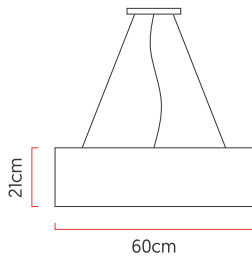

Finishing options

	01 Wood Imbuia		02 Wood Freijo
	03 Wood Walnut		04 Wood Teak
	05 Wood Pine		06 Wood Ebano
	07 Wood Ebano Macassar		08 Wood Platinum
	09 Wood Rovere		10 Wood Linear Walnut
	11 Wood Cinamomo		12 Wood Ironwood