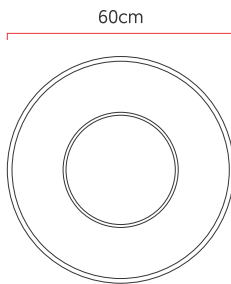

Finishing options

	01 Wood Imbuia		02 Wood Freijo
	03 Wood Walnut		04 Wood Teak
	05 Wood Pine		06 Wood Ebano
	07 Wood Ebano Macassar		08 Wood Platinum
	09 Wood Rovere		10 Wood Linear Walnut
	11 Wood Cinamomo		12 Wood Ironwood