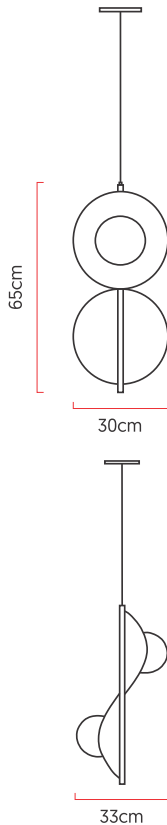

Reference: 1306
 Line: Madame
 Category: Pendant
 Description: Pendant Madame REF 1306
 Dimensions:
 • Height: 25.59in (65cm)
 • Width: 11.81in (30cm)
 • Length: 12.99in (33cm)

Weight: 3.000g
 Material: Natural wood veneer, Steel cables, Carbon steel, Glass

Socket: E27 2x (25W max. each) Fluorescent or LED bulbs not included
 Color Temperature: According to the bulb
 CRI: According to the bulb
 Luminous Flux: According to the bulb
 Delivered Lumens: According to the bulb
 Total Power: According to the bulb

Finishing options

	01 Wood Imbuia		02 Wood Freijo
	03 Wood Walnut		04 Wood Teak
	05 Wood Pine		06 Wood Ebano
	07 Wood Ebano Macassar		08 Wood Platinum
	09 Wood Rovere		10 Wood Linear Walnut
	11 Wood Cinamomo		12 Wood Ironwood