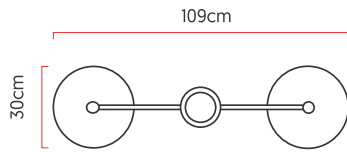

Finishing options

	01 Wood Imbuia		02 Wood Freijo
	03 Wood Walnut		04 Wood Teak
	05 Wood Pine		06 Wood Ebano
	07 Wood Ebano Macassar		08 Wood Platinum
	09 Wood Rovere		10 Wood Linear Walnut
	11 Wood Cinamomo		12 Wood Ironwood