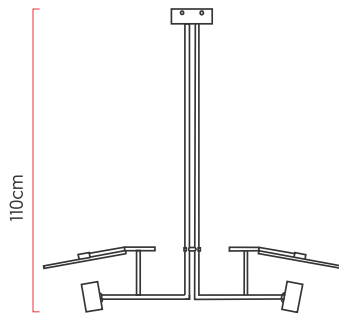

Finishing options

	01 Wood Imbuia		02 Wood Freijo
	03 Wood Walnut		04 Wood Teak
	05 Wood Pine		06 Wood Ebano
	07 Wood Ebano Macassar		08 Wood Platinum
	09 Wood Rovere		10 Wood Linear Walnut
	11 Wood Cinamomo		12 Wood Ironwood