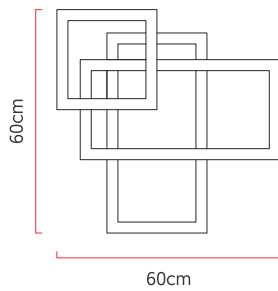

Reference: AR350
 Line: Led
 Category: Wall
 Description: Wall Led REF AR350
 Dimensions:
 • Height: 26.38in [67cm]
 • Width: 26.38in [67cm]
 • Length: 4.72in [12cm]

Weight: 4.800g
 Material: Natural wood veneer, MDF, Acrylic

Integrated LED strip 1x driver housed in the luminaire
 Color Temperature: 3000K
 CRI: 90
 Luminous flux: 6862 lm
 Delivered lumens: 3398 lm
 Total power: 64w
 Input Voltage: 110V - 220V
 Input Frequency: 60 Hz
 Insulation: Class II