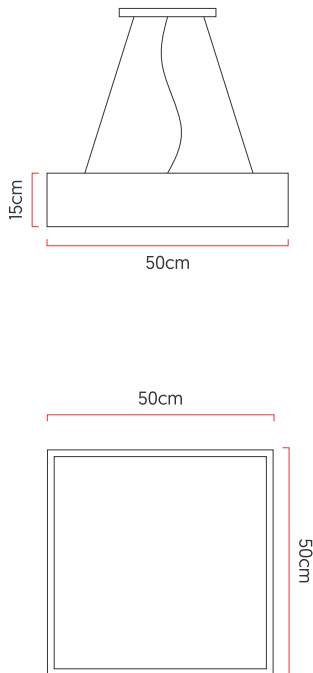

Finishing options

	01 Wood Imbuia		02 Wood Freijo
	03 Wood Walnut		04 Wood Teak
	05 Wood Pine		06 Wood Ebano
	07 Wood Ebano Macassar		08 Wood Platinum
	09 Wood Rovere		10 Wood Linear Walnut
	11 Wood Cinamomo		12 Wood Ironwood