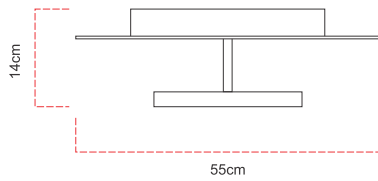

Reference: P80
 Line: Radiance
 Category: Ceiling
 Description: Ceiling Radiance REF P80
 Dimensions:
 • Height: 5.51in [14cm]
 • Diameter: 21.65in [55cm]

Weight: 3.700g
 Material: Natural wood veneer, Carbon steel

Integrated LED strip 1x driver housed in the luminaire or ceiling
 Color Temperature: 3000K
 CRI: 90
 Luminous flux: 940 lm
 Delivered lumens: 470 lm
 Total power: 25w
 Input Voltage: 110V - 220V
 Input Frequency: 60 Hz
 Insulation: Class II