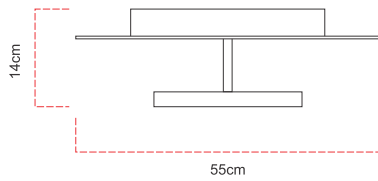

Reference: P80
 Line: Radiance
 Category: Ceiling
 Description: Ceiling Radiance REF P80
 Dimensions:
 • Height: 5.51in (14cm)
 • Diameter: 21.65in (55cm)

Weight: 3.700g
 Material: Natural wood veneer, Carbon steel

Integrated LED strip 1x driver housed in the luminaire or ceiling
 Color Temperature: 3000K
 CRI: 90
 Luminous flux: 940 lm
 Delivered lumens: 470 lm
 Total power: 25w
 Input Voltage: 110V - 220V
 Input Frequency: 60 Hz
 Insulation: Class II