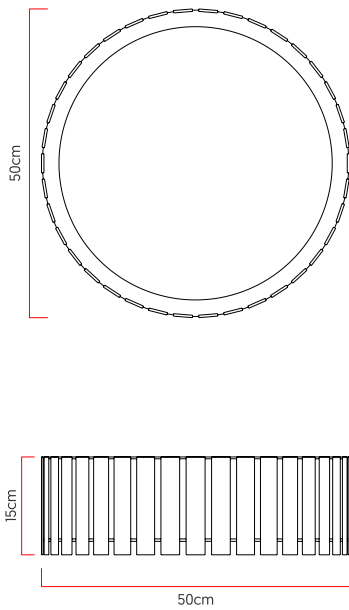

Finishing options

	01 Wood Imbuia		02 Wood Freijo
	03 Wood Walnut		04 Wood Teak
	05 Wood Pine		06 Wood Ebano
	07 Wood Ebano Macassar		08 Wood Platinum
	09 Wood Rovere		10 Wood Linear Walnut
	11 Wood Cinamomo		12 Wood Ironwood