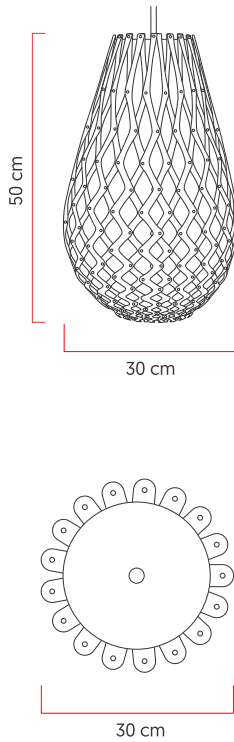

Finishing options

	01 Wood Imbuia		02 Wood Freijo
	03 Wood Walnut		04 Wood Teak
	05 Wood Pine		06 Wood Ebano
	07 Wood Ebano Macassar		08 Wood Platinum
	09 Wood Rovere		10 Wood Linear Walnut
	11 Wood Cinamomo		12 Wood Ironwood