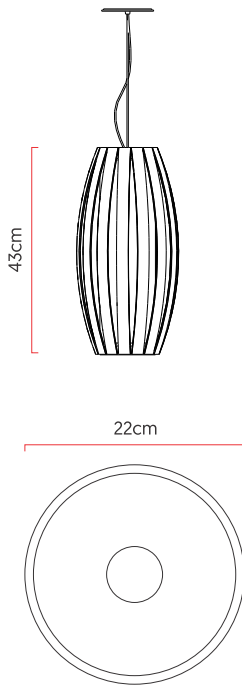

Finishing options

	01 Wood Imbuia		02 Wood Freijo
	03 Wood Walnut		04 Wood Teak
	05 Wood Pine		06 Wood Ebano
	07 Wood Ebano Macassar		08 Wood Platinum
	09 Wood Rovere		10 Wood Linear Walnut
	11 Wood Cinamomo		12 Wood Ironwood