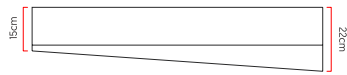

Finishing options

	01 Wood Imbuia		02 Wood Freijo
	03 Wood Walnut		04 Wood Teak
	05 Wood Pine		06 Wood Ebano
	07 Wood Ebano Macassar		08 Wood Platinum
	09 Wood Rovere		10 Wood Linear Walnut
	11 Wood Cinamomo		12 Wood Ironwood