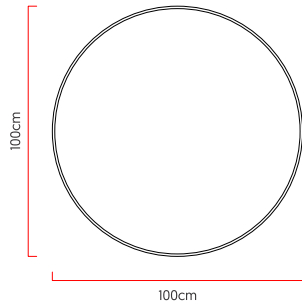

Finishing options

	01 Wood Imbuia		02 Wood Freijo
	03 Wood Walnut		04 Wood Teak
	05 Wood Pine		06 Wood Ebano
	07 Wood Ebano Macassar		08 Wood Platinum
	09 Wood Rovere		10 Wood Linear Walnut
	11 Wood Cinamomo		12 Wood Ironwood