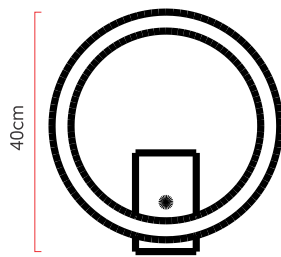

Reference: AR33
 Line: Led
 Category: Wall
 Description: Wall Led REF AR33
 Dimensions:
 • Height: 16.93in [43cm]
 • Width: 15.75in [40cm]
 • Length: 3.15in [8cm]

Weight: 1.500g
 Material: Natural wood veneer, MDF, Acrylic

Integrated LED strip 1x driver housed in the luminaire
 Color Temperature: 3000K
 CRI: 90
 Luminous flux: 1430 lm
 Delivered lumens: 674 lm
 Total power: 19w
 Input Voltage: 110V - 220V
 Input Frequency: 60 Hz
 Insulation: Class II