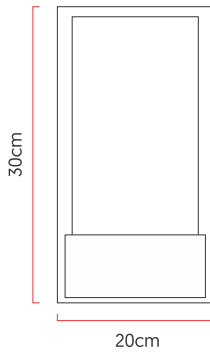

Finishing options

	01 Wood Imbuia		02 Wood Freijo
	03 Wood Walnut		04 Wood Teak
	05 Wood Pine		06 Wood Ebano
	07 Wood Ebano Macassar		08 Wood Platinum
	09 Wood Rovere		10 Wood Linear Walnut
	11 Wood Cinamomo		12 Wood Ironwood