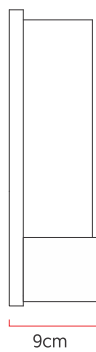

Finishing options

	01 Wood Imbuia		02 Wood Freijo
	03 Wood Walnut		04 Wood Teak
	05 Wood Pine		06 Wood Ebano
	07 Wood Ebano Macassar		08 Wood Platinum
	09 Wood Rovere		10 Wood Linear Walnut
	11 Wood Cinamomo		12 Wood Ironwood