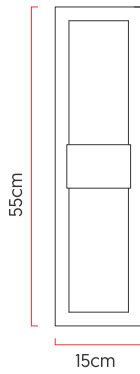

Finishing options

	01 Wood Imbuia		02 Wood Freijo
	03 Wood Walnut		04 Wood Teak
	05 Wood Pine		06 Wood Ebano
	07 Wood Ebano Macassar		08 Wood Platinum
	09 Wood Rovere		10 Wood Linear Walnut
	11 Wood Cinamomo		12 Wood Ironwood