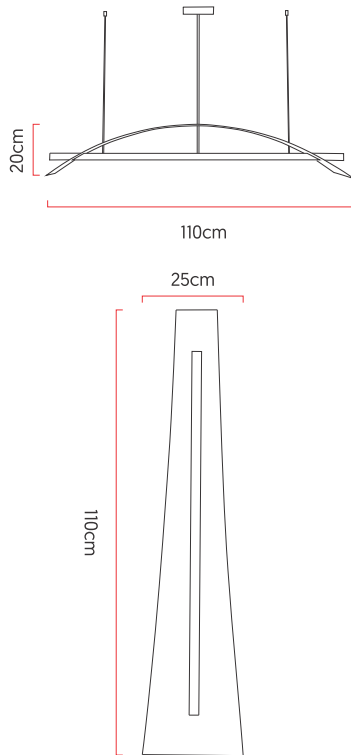

Reference: 360  
 Line: Wave  
 Category: Pendant  
 Description: Pendant Wave REF 360  
 Dimensions:  
 • Height: 7.87in [20cm]  
 • Width: 43.31in [110cm]  
 • Length: 9.84in [25cm]

Weight: 2.800g  
 Material: Natural wood veneer, Acrylic, Steel cables, Carbon steel

Integrated LED strip 1x driver housed in the canopy or ceiling  
 Color Temperature: 3000K  
 CRI: 90  
 Luminous flux: 1573 lm  
 Delivered lumens: 741 lm  
 Total power: 21w  
 Input Voltage: 110V - 220V  
 Input Frequency: 60 Hz  
 Insulation: Class II

Standard support cables 79inch [other measures contact us]