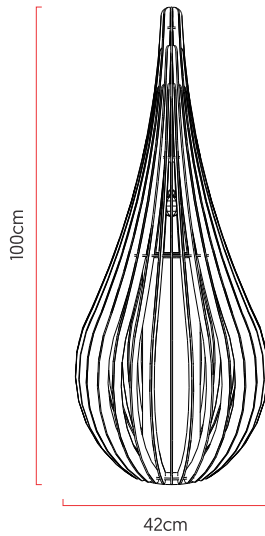

Finishing options

	01 Wood Imbuia		02 Wood Freijo
	03 Wood Walnut		04 Wood Teak
	05 Wood Pine		06 Wood Ebano
	07 Wood Ebano Macassar		08 Wood Platinum
	09 Wood Rovere		10 Wood Linear Walnut
	11 Wood Cinamomo		12 Wood Ironwood