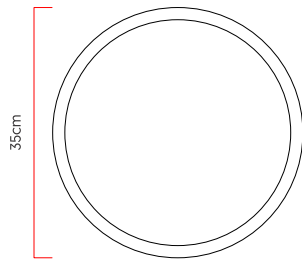

Reference: AR145  
 Line: Stone  
 Category: Wall  
 Description: Wall Stone REF AR145  
 Dimensions:  
 • Length: 2.36in [6cm]  
 • Diameter: 13.78in [35cm]

Weight: 0.000g  
 Material: Natural wood veneer, MDF, Acrylic, Stone blade

Integrated LED strip 1x driver housed in the luminaire  
 Color Temperature: 3000K  
 CRI: 90  
 Luminous flux: 1716 lm  
 Delivered lumens: 808 lm  
 Total power: 23w  
 Input Voltage: 110V - 220V  
 Input Frequency: 60 Hz  
 Insulation: Class II