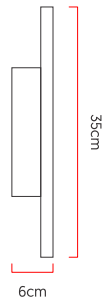

Reference: AR145  
 Line: Stone  
 Category: Wall  
 Description: Wall Stone REF AR145  
 Dimensions:  
 • Length: 2.36in [6cm]  
 • Diameter: 13.78in [35cm]

Weight: 0.000g  
 Material: Natural wood veneer, MDF, Acrylic, Stone blade

Integrated LED strip 1x driver housed in the luminaire  
 Color Temperature: 3000K  
 CRI: 90  
 Luminous flux: 1716 lm  
 Delivered lumens: 808 lm  
 Total power: 23w  
 Input Voltage: 110V - 220V  
 Input Frequency: 60 Hz  
 Insulation: Class II