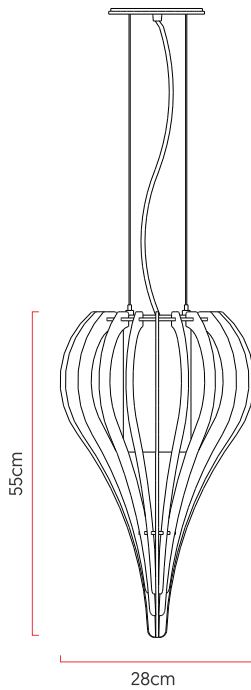

Finishing options

	01 Wood Imbuia		02 Wood Freijo
	03 Wood Walnut		04 Wood Teak
	05 Wood Pine		06 Wood Ebano
	07 Wood Ebano Macassar		08 Wood Platinum
	09 Wood Rovere		10 Wood Linear Walnut
	11 Wood Cinamomo		12 Wood Ironwood