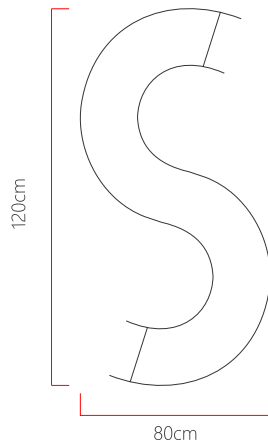

Finishing options

	01 Wood Imbuia		02 Wood Freijo
	03 Wood Walnut		04 Wood Teak
	05 Wood Pine		06 Wood Ebano
	07 Wood Ebano Macassar		08 Wood Platinum
	09 Wood Rovere		10 Wood Linear Walnut
	11 Wood Cinamomo		12 Wood Ironwood