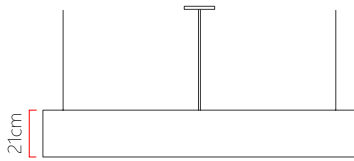

Finishing options

	01 Wood Imbuia		02 Wood Freijo
	03 Wood Walnut		04 Wood Teak
	05 Wood Pine		06 Wood Ebano
	07 Wood Ebano Macassar		08 Wood Platinum
	09 Wood Rovere		10 Wood Linear Walnut
	11 Wood Cinamomo		12 Wood Ironwood