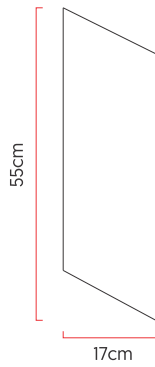

Finishing options

	01 Wood Imbuia		02 Wood Freijo
	03 Wood Walnut		04 Wood Teak
	05 Wood Pine		06 Wood Ebano
	07 Wood Ebano Macassar		08 Wood Platinum
	09 Wood Rovere		10 Wood Linear Walnut
	11 Wood Cinamomo		12 Wood Ironwood