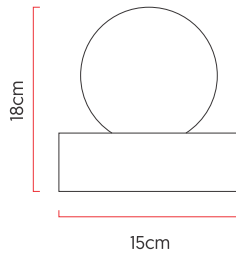

Finishing options

01
Wood Imbuia

02
Wood Freijo

03
Wood Walnut

04
Wood Teak

05
Wood Pine

06
Wood Ebano

07
Wood Ebano Macassar

08
Wood Platinum

09
Wood Rovere

10
Wood Linear Walnut

11
Wood Cinamomo

12
Wood Ironwood